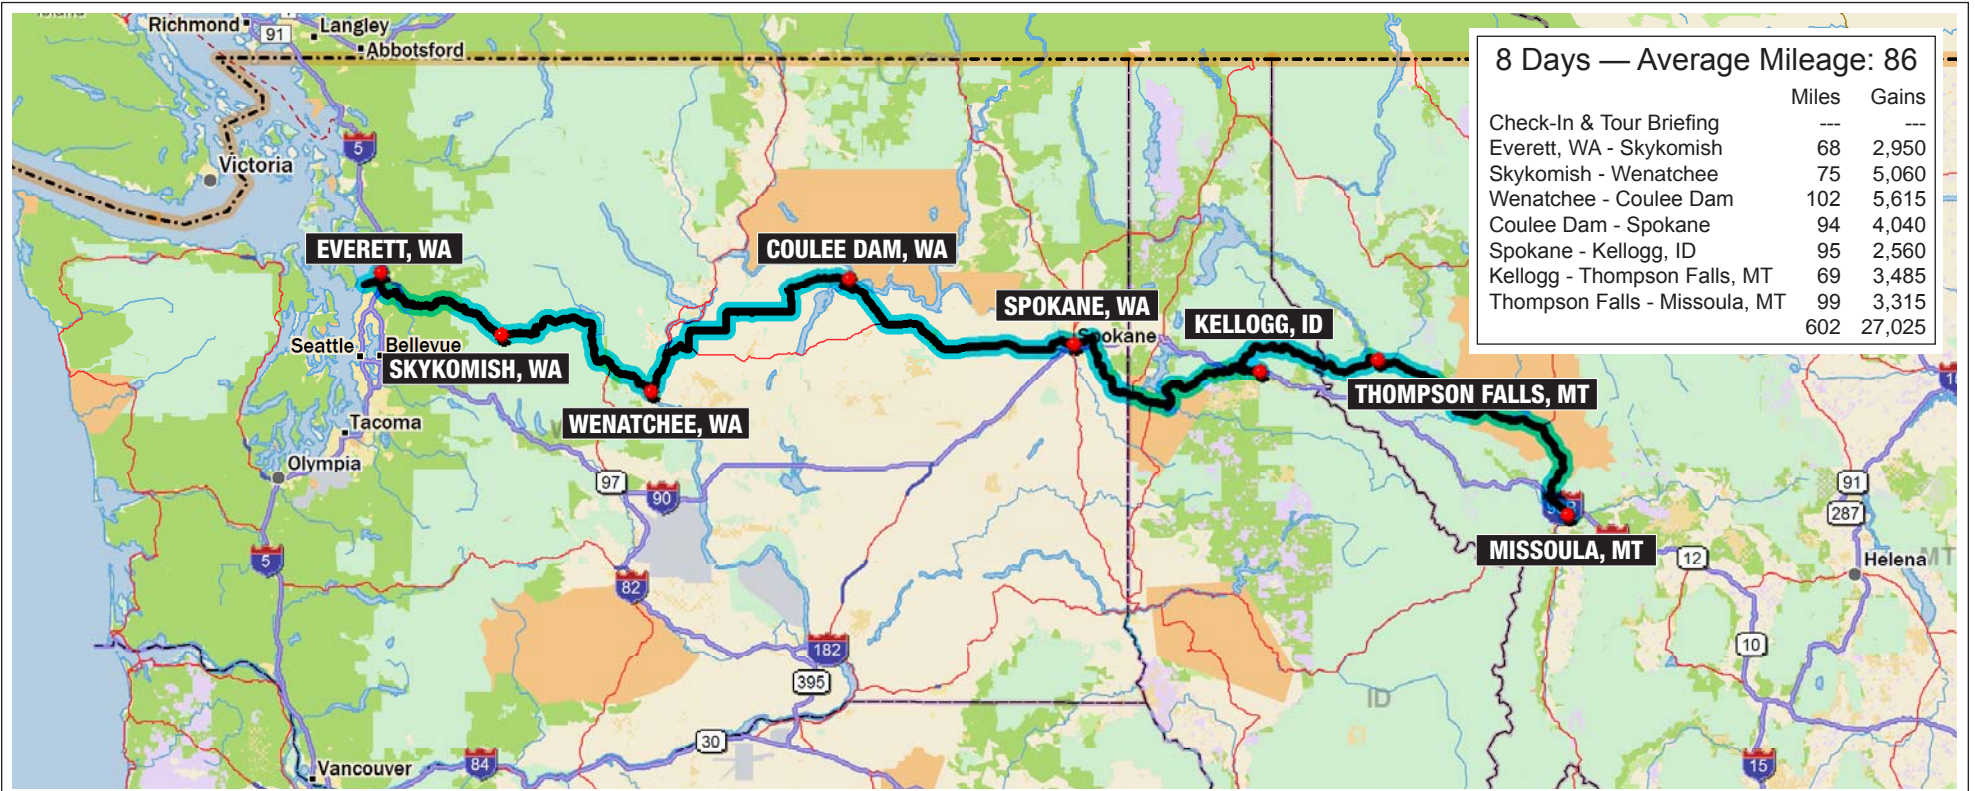

# Coast-to-Coast 1. Northwest Sampler

Washington • Idaho • Montana

June 16 - 23, 2018

**8 Days — Average Mileage: 86**

	Miles	Gains
Check-In & Tour Briefing	---	---
Everett, WA - Skykomish	68	2,950
Skykomish - Wenatchee	75	5,060
Wenatchee - Coulee Dam	102	5,615
Coulee Dam - Spokane	94	4,040
Spokane - Kellogg, ID	95	2,560
Kellogg - Thompson Falls, MT	69	3,485
Thompson Falls - Missoula, MT	99	3,315
<b>Total</b>	<b>602</b>	<b>27,025</b>